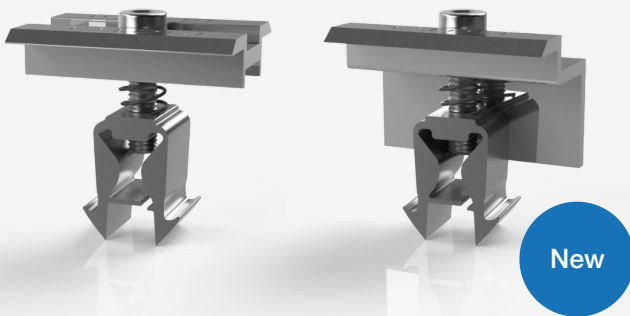

Sandwich & Trapezoidal Sheet Rail

Maximum Strength

- ▶ Optimized ISOTRAP XL solution is preferred in overloaded areas for use in sandwich or Trapezoidal roofs/sheets
- ▶ It can be used in Landscape or in Portrait orientation layout
- ▶ Max. strength is obtained through self-drilling screw
- ▶ Comes with special EPDM seal between profile and sandwich panel

ISOTRAP XL

ISOBEAM Profile

- ▶ Optimum strength obtained in portrait and landscape layouts
- ▶ Advantage of low cost
- ▶ Applied to the rails without drilling
- ▶ It is an optimum solution with 4 different height options

XLA Mounting tool

- ▶ Compatible with all ISOBEAM rails
- ▶ Delivered with pre-assembled epdm seal
- ▶ EPDM rubber is available at the bottom of the tool

EasyClamp V.1.3 Middle + V.1.3 End Clamp

- ▶ Delivered in set with integrated nut and spring. Can reduce pv module installation time up to 15%
- ▶ Compatible with all Isotec profiles. Universal clamps work with framed pv modules between 35 - 45 mm height.

Technical Data

ISOTRAP XL23 & XL60	
Scope of application	Pitched roofs with trapezoidal sheet metal or sandwich panels
Compatible Solar Panel	L: 640mm - 1960mm W: 990mm-1010mm H: 30mm - 45mm
Fixation	Self drilling screw or rivet
High options	30 - 45 - 60 - 85mm
Material	Profile and clamps : Aluminium 6063-T66 Support : EPDM Fasteners : Stainless A2-70
Module Orientation	Landscape and Portrait