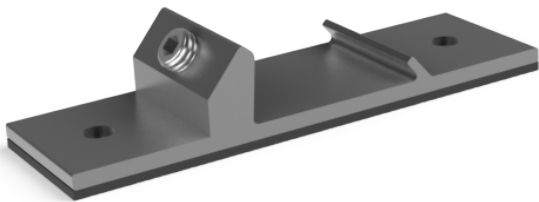

Sandwich & Trapezoidal Sheet Rail

Maximum Strength

- ▶ Optimized ISOTRAP XL solution is preferred in overloaded areas for use in sandwich or Trapezoidal roofs/sheets
- ▶ It can be used in Landscape or in Portrait orientation layout
- ▶ Max. strength is obtained through self-drilling screw
- ▶ Comes with special EPDM seal between profile and sandwich panel

ISOTRAP XL

ISOBEAM Profile

- ▶ Optimum strength obtained in portrait and landscape layouts
- ▶ Advantage of low cost
- ▶ Applied to the rails without drilling
- ▶ It is an optimum solution with 4 different height options

XLA Mounting tool

- ▶ Compatible with all ISOBEAM rails
- ▶ Delivered with pre-assembled epdm seal
- ▶ EPDM rubber is available at the bottom of the tool

EasyClamp V.1.3 Middle + V.1.3 End Clamp

- ▶ Delivered in set with integrated nut and spring. Can reduce pv module installation time up to 15%
- ▶ Compatible with all Isotec profiles. Universal clamps work with framed pv modules between 35 - 45 mm height.

Technical Data

ISOTRAP XL23 & XL60	
Scope of application	Pitched roofs with trapezoidal sheet metal or sandwich panels
Compatible Solar Panel	L: 640mm - 1960mm W: 990mm-1010mm H: 30mm - 45mm
Fixation	Self drilling screw or rivet
High options	30 - 45 - 60 - 85mm
Material	Profile and clamps : Aluminium 6063-T66 Support : EPDM Fasteners : Stainless A2-70
Module Orientation	Landscape and Portrait