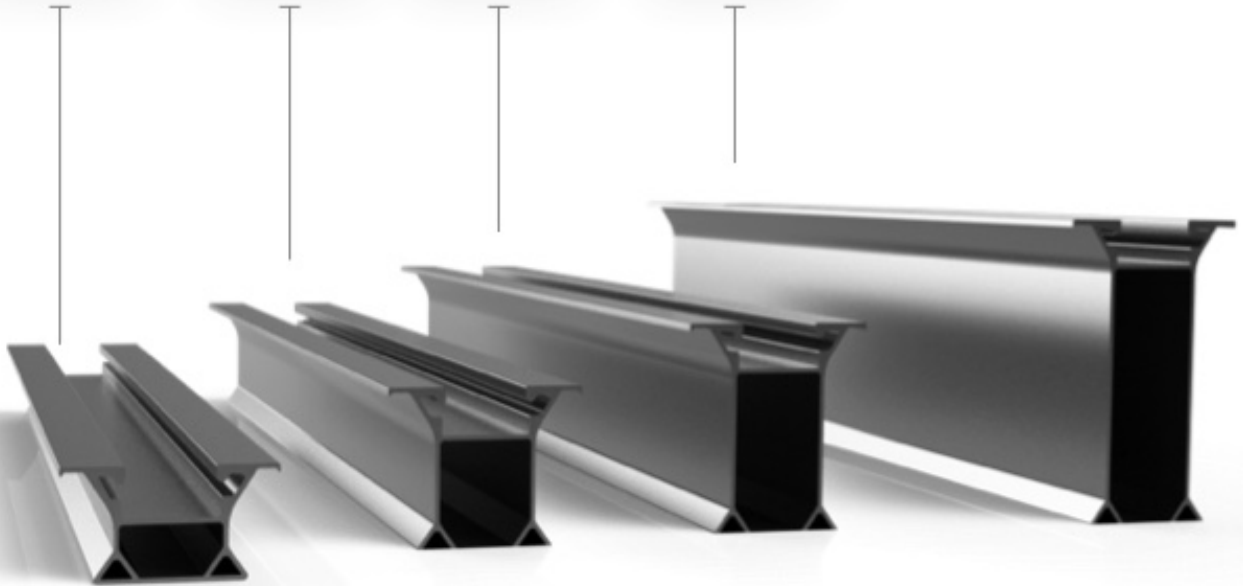

ISOTRAP XL

Beam
30 mm

Beam
45 mm

Beam
60 mm

Beam
85 mm

ISOBEAM V1.1