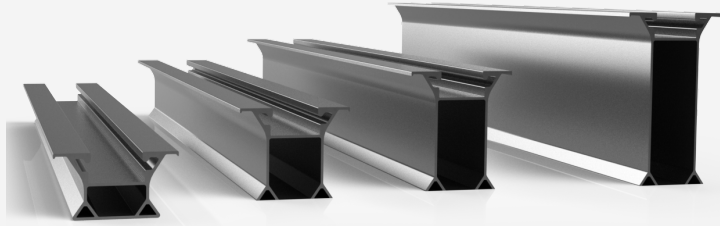

Sandwich & Trapezoidal Sheet Rail

Maximum Strength

- ▶ Optimized ISOTRAP XL solution is preferred in overloaded areas for use in sandwich or Trapezoidal roofs/sheets
- ▶ It can be used in Landscape or in Portrait orientation layout
- ▶ Max. strength is obtained through self-drilling screw
- ▶ Comes with special EPDM seal between profile and sandwich panel

ISOTRAP XL

ISOBEAM Profile

- ▶ Optimum strength obtained in portrait and landscape layouts
- ▶ Advantage of low cost
- ▶ Applied to the rails without drilling
- ▶ It is an optimum solution with 4 different height options

XLA Mounting tool

- ▶ Compatible with all ISOBEAM rails
- ▶ Delivered with pre-assembled epdm seal
- ▶ EPDM rubber is available at the bottom of the tool

EasyClamp V.1.3 Middle + V.1.3 End Clamp

- ▶ Delivered in set with integrated nut and spring. Can reduce pv module installation time up to 15%
- ▶ Compatible with all Isotec profiles. Universal clamps work with framed pv modules between 35 - 45 mm height.

Technical Data

ISOTRAP XL23 & XL60	
Scope of application	Pitched roofs with trapezoidal sheet metal or sandwich panels
Compatible Solar Panel	L: 640mm - 1960mm W: 990mm-1010mm H: 30mm - 45mm
Fixation	Self drilling screw or rivet
High options	30 - 45 - 60 - 85mm
Material	Profile and clamps : Aluminium 6063-T66 Support : EPDM Fasteners : Stainless A2-70
Module Orientation	Landscape and Portrait