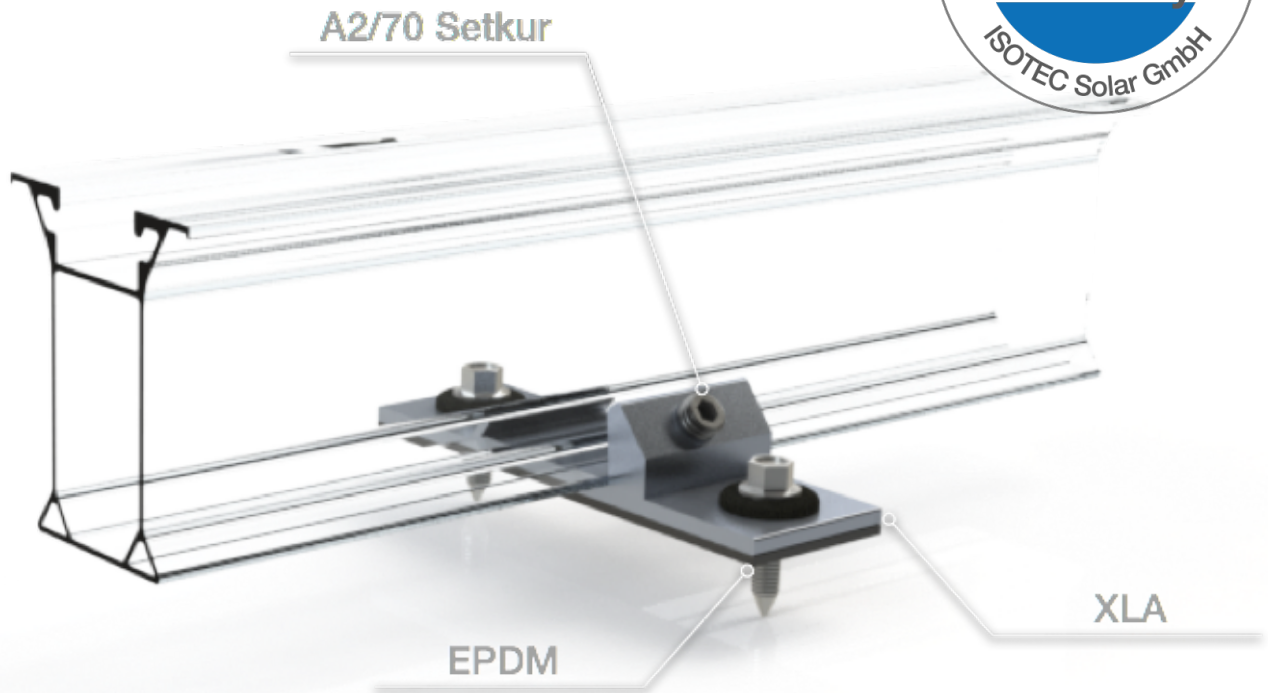

Sandwich & Trapezoidal Sheet Rail

Maximum Strength

- ▶ Optimized ISOTRAP XL solution is preferred in overloaded areas for use in sandwich or Trapezoidal roofs/sheets
- ▶ It can be used in Landscape or in Portrait orientation layout
- ▶ Max. strength is obtained through self-drilling screw
- ▶ Comes with special EPDM seal between profile and sandwich panel

XLA Mounting tool

- ▶ Compatible with all ISOBEAM rails
- ▶ Delivered with pre-assembled epdm seal
- ▶ EPDM rubber is available at the bottom of the tool

EasyClamp V.1.3 Middle + V.1.3 End Clamp

- ▶ Delivered in set with integrated nut and spring. Can reduce pv module installation time up to 15%
- ▶ Compatible with all Isotec profiles. Universal clamps work with framed pv modules between 35 - 45 mm height.

Self drilling screw

- ▶ This self drilling screw with seal, drills a hole no bigger than needed
- ▶ Fastening without swarf
- ▶ Sealing warranty

EPDM Rubber

- ▶ Protection for the penetration of water

ISOTRAP XL

Technical Data

ISOTRAP XL23 & XL60	
Scope of application	Pitched roofs with trapezoidal sheet metal or sandwich panels
Compatible Solar Panel	L: 640mm - 1960mm W: 990mm-1010mm H: 30mm - 45mm
Fixation	Self drilling screw or rivet
High options	30 - 45 - 60 - 85mm
Material	Profile and clamps : Aluminium 6063-T66 Support : EPDM Fasteners : Stainless A2-70
Module Orientation	Landscape and Portrait